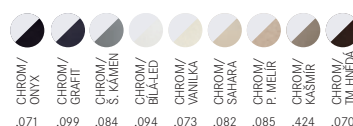

Chrom (.031)

7 260 Kč

Nerez (.149)**

8 349 Kč

Chrom/Barva

8 349 Kč

FN 0147.031

Chrom

6 534 Kč